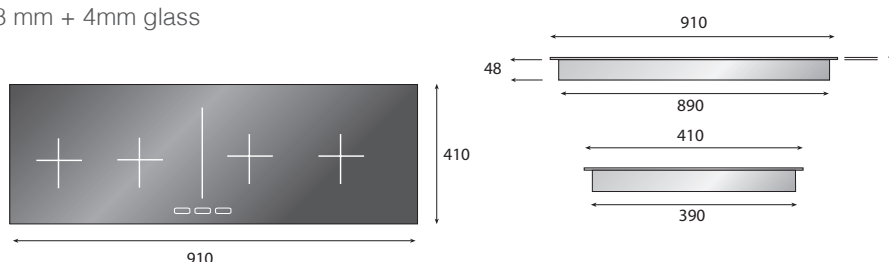

Pictured: • 948SXMP Oven
• ILD914G5 Cooktop
• SIGMA Hood

91cm Induction

ILD914G5

Model ILD914G5 Induction Cooktop

- Designed for simple operation
- KeraBlack+ glass with Beveled edges : 33mm front & 5mm on the sides
- New flex' Slider touch control with direct access to 11 heating levels (0-9 + Booster and double Booster)
- Auto pan detection
- White display
- Capacitive technology
- Ergonomic central position allows more space for the pots
- 4 boosters and 4 double boosters, 4 timers, egg-timer
- Bridge function, 3 auto-regulated temperatures (42°C, 70°C, 93°C)
- Standby consumption < 0,5W
- 'Stop & Go' feature
- ECO-modus (to reach the chosen heat level using optimised power)
- Child lock
- 4 residual heat indicators
- Long-life Thermostatic Cooling an
- Auto-Power (heating area and delivered power adapt themselves to the pot being used)
- Auto-Stop (in case of accidental start, long absence, overflow or over-temperature)
- Fast heat-up time

Position	Ø serigraphy	Ø inductor	"g"*	Boosters*
Front left	-	220x180 mm	2100 W	2600 / 3700 W
Rear left		220x180 mm	2100 W	2600 / 3700 W
Rear right		220x180 mm	2100 W	2600 / 3700 W
Front right		220x180 mm	2100 W	2600 / 3700 W

Model ILD914G5 Induction Hob

Cut out (LxD) : 890 x 390mm – thickness : 48 mm + 4mm glass

Size (LxD) : 910 x 410 mm, R=5

Electrical network 220-240 V, 50/60 Hz

Total Electrical Load: 7.4kW/h

Australia National Telephone Number 1300 MYILVE (694 583) New Zealand Telephone Number 0508 458 369
ILVE showrooms are open daily from 9am-5pm and Saturdays 10am-4pm (WA by appointment only on Saturdays)