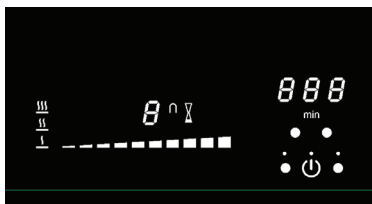

91cm Induction

ILD914G5

ILVE's induction cooktops are for people who have been thinking about upgrading their cooktop at home but aren't able to go gas, ILVE's induction systems are the ultimate alternative. Unlike normal electric cooktops, induction technology produces heat by creating a magnetic field which generates heat directly to the cooking vessel. This means that the heat is instantaneous, temperature control is immediate and the heat is evenly spread over the bottom of the pan, meaning no more annoying hot or cold spots, the ILVE induction elements also include booster zones to minimize heat up times even further.

Pictured: • 948SXMP Oven
• ILD914G5 Cooktop
• SIGMA Hood

91cm Induction

ILD914G5

Model ILD914G5 Induction Cooktop

- Designed for simple operation
- KeraBlack+ glass with Beveled edges : 33mm front & 5mm on the sides
- New flex' Slider touch control with direct access to 11 heating levels (0-9 + Booster and double Booster)
- Auto pan detection
- White display
- Capacitive technology
- Ergonomic central position allows more space for the pots
- 4 boosters and 4 double boosters, 4 timers, egg-timer
- Bridge function, 3 auto-regulated temperatures (42°C, 70°C, 93°C)
- Standby consumption < 0,5W
- 'Stop & Go' feature
- ECO-modus (to reach the chosen heat level using optimised power)
- Child lock
- 4 residual heat indicators
- Long-life Thermostatic Cooling an
- Auto-Power (heating area and delivered power adapt themselves to the pot being used)
- Auto-Stop (in case of accidental start, long absence, overflow or over-temperature)
- Fast heat-up time

Model ILD914G5 Induction Hob

Cut out (LxD) : 890 x 390mm – thickness : 48 mm + 4mm glass

Size (LxD) : 910 x 410 mm, R=5

Electrical network 220-240 V, 50/60 Hz

Total Electrical Load: 7.4kW/h

Australia National Telephone Number 1300 MYILVE (694 583) New Zealand Telephone Number 0508 458 369
ILVE showrooms are open daily from 9am-5pm and Saturdays 10am-4pm (WA by appointment only on Saturdays)