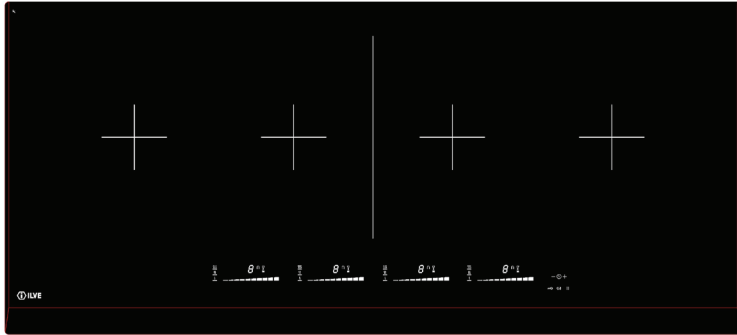

91cm Induction

ILD914G5

ILVE's induction cooktops are for people who have been thinking about upgrading their cooktop at home but aren't able to go gas, ILVE's induction systems are the ultimate alternative. Unlike normal electric cooktops, induction technology produces heat by creating a magnetic field which generates heat directly to the cooking vessel. This means that the heat is instantaneous, temperature control is immediate and the heat is evenly spread over the bottom of the pan, meaning no more annoying hot or cold spots, the ILVE induction elements also include booster zones to minimize heat up times even further.