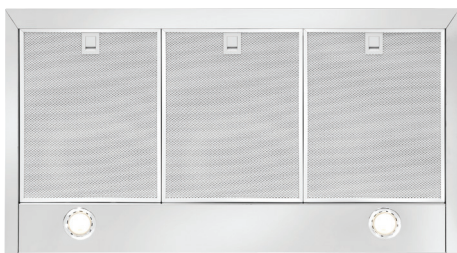

Canopy Range hood

IVX45

MADE
IN ITALY24 MONTH
WARRANTYLED
LIGHTVARIOUS
SIZES

Pictured: • IVX45-90 90cm Canopy Rangehood

ILVE's range hoods are designed to stealthily keep your kitchen fresher and cleaner. ILVE range hoods craftily stand above the rest. Their powerful fan removes cooking odours, smoke and vapour from the kitchen, while extremely fine filters trap all grime. In-built LED Lights produce a natural brightness, illuminating your cooking area while the streamlined electronic control panel ensures whisper quiet air extraction is at your fingertips. Either as a visual focal point or discreetly integrated, it is easy to see that ILVE Rangehood's are built to extract!

Pictured: • IVX45-90
90cm Canopy Rangehood Under-side angle

Pictured: • IVX45-80 80cm Canopy Rangehood

Canopy Range Hood

IVX45

Model IVX45 Canopy Rangehood

- Designed and purpose built for ILVE appliances
- Centrifugal fan
- Built to exacting professional cooker hood standards
- Suitable for all ILVE ovens 60, 80 and 90cm
- Three Aluminium filters, providing complete cook top coverage
- Safety fire cut-out system
- LED lighting
- Filter cleaning reminder light
- Max. Air flow (m³/h): 560 net or 800 gross*
- Noise (dB): low 45 - high 63
- Stainless steel construction
- 3 speed control
- Available sizes: 60cm, 80cm and 90cm
- Outlet: 125 mm
- Suitable for ducting or recirculating**

Model: IVX45 Canopy Hood
Size: various
Power standard: 10 Amp plug
Ducting size: 150mm
Extended flue pipe is available from ILVE

*Range Hood extraction rate m³/h reading is measured at: 1m duct up, 1 x 90°C bend & 1m vertical duct