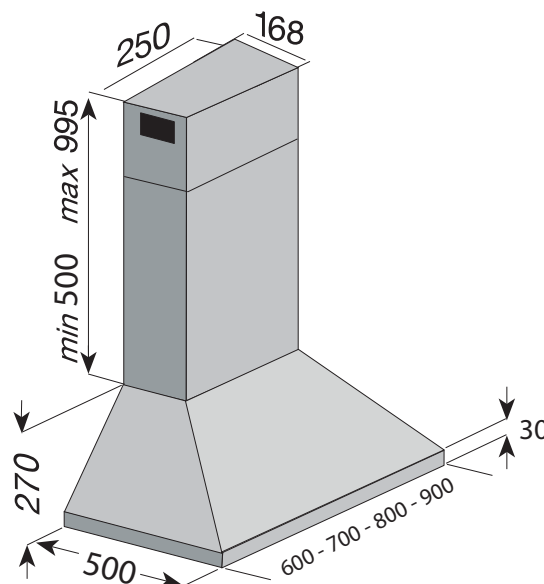

Pictured: • IVX45-90
90cm Canopy Rangehood Under-side angle

Pictured: • IVX45-80 80cm Canopy Rangehood

Canopy Range Hood

IVX45

Model IVX45 Canopy Rangehood

- Designed and purpose built for ILVE appliances
- Centrifugal fan
- Built to exacting professional cooker hood standards
- Suitable for all ILVE ovens 60, 80 and 90cm
- Three Aluminium filters, providing complete cook top coverage
- Safety fire cut-out system
- LED lighting
- Filter cleaning reminder light
- Max. Air flow (m³/h): 560 net or 800 gross*
- Noise (dB): low 45 - high 63
- Stainless steel construction
- 3 speed control
- Available sizes: 60cm, 80cm and 90cm
- Outlet: 125 mm
- Suitable for ducting or recirculating**

Model: IVX45 Canopy Hood
Size: various
Power standard: 10 Amp plug
Ducting size: 150mm
Extended flue pipe is available from ILVE

*Range Hood extraction rate m³/h reading is measured at: 1m duct up, 1 x 90°C bend & 1m vertical duct