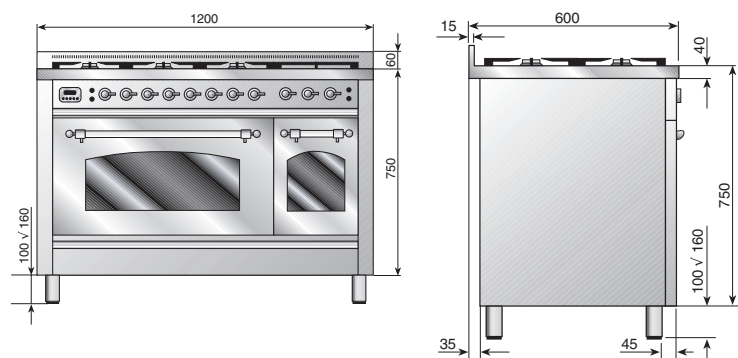

Pictured: ILVE Brass Burner

18112016

Fitting

Colour Palette

120cm Double Electric Ovens & 7 Burner Cooktop

PN1207MP

LIVE WITH
ILVE

Model PN120-7MP

Electric Oven

- Two Electric Ovens: Select 11+5 multifunction cooking modes
- 110 litre oven capacity oven 1
- 40 litre oven capacity oven 2
- Easy clean vitreous enamel interior finished in smooth black
- Electric Rotisserie in both Ovens
- AS304 stainless steel commercial style control panel and knobs
- Dual Recessed full width grill element
- Digital programmable timer (main oven ONLY)
- Control panel and door cooling fan
- Triple glazed glass door for safer, cooler door temperatures
- Catalytic self cleaning system (main oven ONLY)
- Positive stop glide internal trays
- Large baking trays
- Stainless steel fan fat filter (main oven ONLY)
- Removable oven door and inner door glass
- Storage drawer
- Sealed oven: lower temperatures, less food spatter, moister fresher tasting roasts
- Precisionthermostaticcontrol 0°C–250°C
- New Turbowave Quickstart preheating function 0°C –175°C in 8 minutes (main oven ONLY)

Gas Cooktop

- 120cm gas cooktop
- Large cooking surface with spacious burner layout
- Two Triple ring solid brass WOK burner (5 kW – European Tested)
- 1 small, 1 elonguated/fish and 3 Large gas burners
- Precision burner controls with accurate flame control
- Cast iron heavy duty trivets and burners in matt black finish
- All gas burners fitted with flame failure safety devices
- Deep recessed spill trays
- Easy clean removable trivets and burners
- All burners made from Solid Brass
- AS 304 Stainless Steel construction