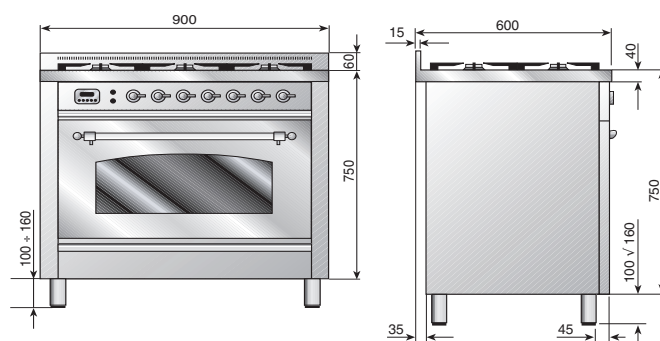

Fitting

Colour Palette

90cm Electric Oven & Tepanyaki Cooktop

PN 90FMP

Model PN90FMP

Oven

- Single Electric Oven with 11 multifunction cooking modes
- 110 litre oven capacity
- Easy dismantling of oven interior
- Easy clean vitreous enamel interior smooth black non staining appearance
- Recessed full width grill element with rotisserie
- Electronic programmable timer
- Cool touch athermic door handle
- Control panel and door cooling fan
- Triple door glazing for safer, cooler door temperatures
- Catalytic self cleaning system
- Stainless steel fan fat filter
- Removable oven door and inner door glass
- Storage and warming compartment
- Turbowave cooking, lower temperatures, less food spatter, moister fresher tasting roasts
- Pizza and bread mode
- Precision thermostatic control 0°C through to 250°C
- Quickstart fast preheat time 0°C - 175°C in 8 minutes

Cooktop

- 90cm gas cooktop
- Large cooking surface with spacious burner layout
- ILVE's famous Solid Tepanyaki Plate
- Triple ring solid brass WOK burner (5 kW – European Tested)
- 1 small and 2 Large gas burners
- Precision burner controls with accurate flame control
- Cast iron heavy duty trivets and burners in matt black finish
- All gas burners fitted with flame failure safety devices
- Deep recessed spill trays
- Easy clean removable trivets and burners
- All burners made from Solid Brass
- AS 304 Stainless Steel construction