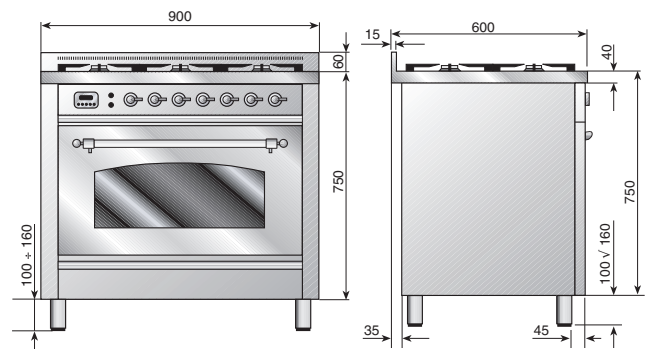

Fitting

Colour Palette

90cm Electric Oven & Induction Cooktop

PNI90MP

Model PNI90MP

Oven

- Single Electric Oven with 11 multifunction cooking modes
- 110 litre oven capacity
- Easy dismantling of oven interior
- Easy clean vitreous enamel interior smooth black non staining appearance
- Recessed full width grill element with rotisserie
- Electronic programmable timer
- Cool touch athermic door handle
- Control panel and door cooling fan
- Triple door glazing for safer, cooler door temperatures
- Catalytic self cleaning system
- Stainless steel fan fat filter
- Removable oven door and inner door glass
- Storage and warming compartment
- Turbowave cooking, lower temperatures, less food spatter, moister fresher tasting roasts
- Pizza and bread mode
- Precision thermostatic control 0°C through to 250°C
- Quickstart fast preheat time 0°C - 175°C in 8 minutes

Cooktop

- 90cm Induction cooktop
- Responsive Knob control operation
- All zones with booster and Simmer mode
- 9 cooking temperature variations
- Auto heat reduction
- 1 small cooking zone – 1400 W - 1800 W, 2 medium cooking zones – 1850 W - 2500 W, 1 large zone – 2300 W - 3300 W, 1 extra large zone – 2400 W - 3400 W.