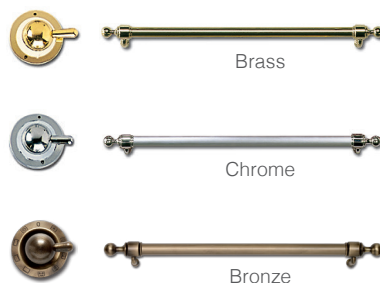

90cm Electric Oven & Induction Cooktop

PNI90MP

- **MADE IN ITALY**
- **24 MONTH WARRANTY**
- **90CM WIDE**
- **EXPERT MODE**
- **COOL TOUCH**
- **1,625 RAL COLOURS**
  * consult with ILVE
- **DIGITAL DISPLAY**
- **11 MULTI-FUNCTION MODES**
- **BRASS BURNER**
- **COOKING LEVELS**

Universally considered one of the finest European specialist manufactures of hand crafted cooking appliances, ILVE's Nostalgie range of freestanding ovens does not disappoint.

ILVE Nostalgie ovens offer attractive and traditional country style finishes that enhance the appearance of a traditional kitchen. Combining the perfect synergy of cosmetic and performance excellence, available in 7 colour choices to complement the brass, chrome or bronze control knobs and oven door handles to finish off this truly unique style oven.

ILVE's Nostalgie range is available in 60cm, 70cm, 80cm, 90cm, 100cm, 120cm and 150cm sizes and offers a unique choice of baking, grilling or rotisserie in a single oven or two ovens simultaneously. All models offer the superb quality of features and functions synonymous with ILVE.

These innovative ovens incorporate chef quality features that will delight the foodie at heart who just loves to cook. Across the range, features include 10 or 11 multifunction cooking, 70 to 110 litre oven capacity, electric rotisserie, precision thermostat control and concealed grill element. Turbowave cooking technology which cooks food at lower temperatures for less food shrinkage and splatter that adds satisfaction to every cooking masterpiece.

Further features such as cool touch handle, removable door and dismantable inner glass, self cleaning catalytic liners and panels and triple glazed door add ease of use and safety to the already impressive professional cooking functions.

Fitting

Colour Palette