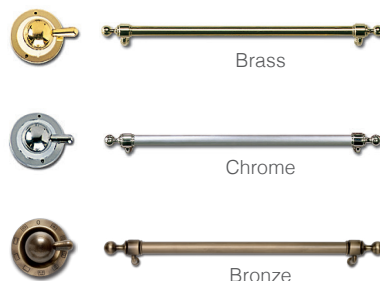

120cm Double Electric Ovens & 7 Burner Cooktop

PSN1207MP

- **MADE IN ITALY**
- **24 MONTH WARRANTY**
- **120CM WIDE**
- **EXPERT MODE**
- **COOL TOUCH**
- **1,625 RAL COLOURS**
  * consult with ILVE
- **88.88th DIGITAL DISPLAY**
- **11 MULTI-FUNCTION MODES**
  * Main Oven Only
- **BRASS BURNER**
- **COOKING LEVELS**

Universally considered one of the finest European specialist manufactures of hand crafted cooking appliances, ILVE's Nostalgie range of freestanding ovens does not disappoint.

ILVE Nostalgie ovens offer attractive and traditional country style finishes that enhance the appearance of a traditional kitchen. Combining the perfect synergy of cosmetic and performance excellence, available in 8 colour choices to complement the brass, chrome or bronze control knobs and oven door handles to finish off this truly unique style oven.

ILVE's Nostalgie range is available in 60cm, 70cm, 80cm, 90cm, 100cm, 120cm and 150cm sizes and offers a unique choice of baking, grilling or rotisserie in a single oven or two ovens simultaneously. All models offer the superb quality of features and functions synonymous with ILVE.

These innovative ovens incorporate chef quality features that will delight the foodie at heart who just loves to cook. Across the range, features include 10 or 11 multifunction cooking, 70 to 110 litre oven capacity, electric rotisserie, precision thermostat control and concealed grill element. Turbowave cooking technology which cooks food at lower temperatures for less food shrinkage and splatter that adds satisfaction to every cooking masterpiece.

Further features such as cool touch handle, removable door and dismountable inner glass, self cleaning catalytic liners and panels and triple glazed door add ease of use and safety to the already impressive professional cooking functions.