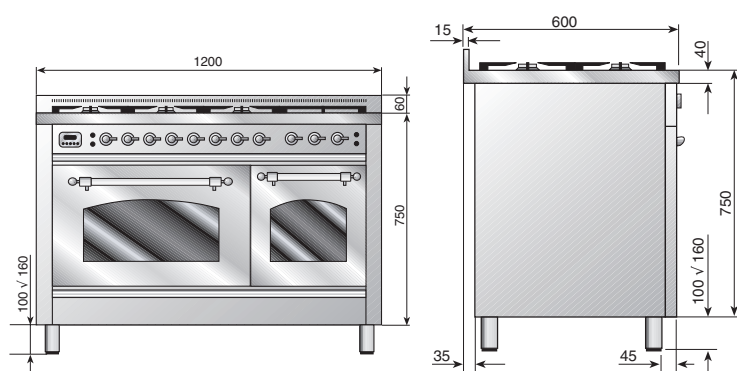

For installation specifications, please consult with ILVE. For optimum installation, we recommend using the actual product as the best guide.

Gas Cooktop

- 120cm gas cooktop
- Large cooking surface with spacious burner layout
- Two Triple ring solid brass WOK burner (5 kW – European Tested)
- 1 small, 1 elonguated/fish and 3 Large gas burners
- Precision burner controls with accurate flame control
- Cast iron heavy duty trivets and burners in matt black finish
- All gas burners fitted with flame failure safety devices
- Deep recessed spill trays
- Easy clean removable trivets and burners
- All burners made from Solid Brass
- AS 304 Stainless Steel construction