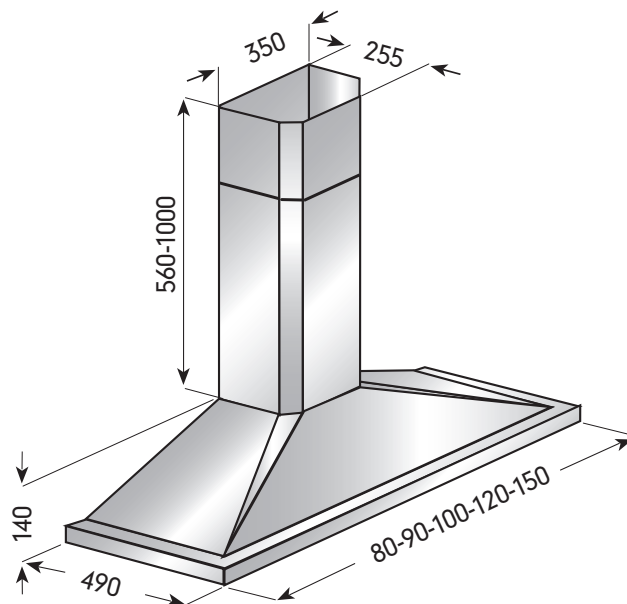

Pictured:
Stainless Steel Filter

Pictured: • X400-90 90cm Canopy Range Hood

Canopy Range hood

X400

Model X400

Canopy Range hood

- Designed and purpose built for ILVE appliances
Recommended for Tepanyaki models or when very high air extraction is required
- Ultra sleek design with stainless steel moulded front fascia
- Built to exacting professional cooker hood standards
- Suitable for all ILVE cooktops 60, 80, 90, 100, 120 & 150cm
- Twin turbine high velocity fan, optional in-line motor is available to assist air flow
- **ECO-booster** Feature:
Our new and improved range hoods incorporate a 4th speed that is used as a "ECO-booster". When active, the range hood will operate at a higher speed (4) for 10 minutes, and then the speed will automatically turn down to speed 3.
- Programmable 5, 10, 15, 20 minute auto fan shut-down
- Dishwasher Stainless steel safe filters
- Electronic variable speed control
- Adjustable flue to ceiling your preferred height
- Motor cut out fire protection
- LED lighting
- Filter cleaning reminder light
- Max. Air flow (m³/h): 920 net or 1200 gross*
- Noise (dB): high 62
- AS304 stainless steel construction
- Sizes: 90cm, 100cm, 120cm, 150cm
- Colour: Stainless Steel
- Ducting size: 150mm**
- Suitable for ducting or recirculating***

Model: X400 Canopy Hood
Size: various
Power standard: 10 Amp plug
Ducting size: 150mm
Extended flue pipe is available from ILVE

*Range Hood extraction rate m³/h reading is measured at:
1m duct up, 1 x 90°C bend & 1m vertical duct