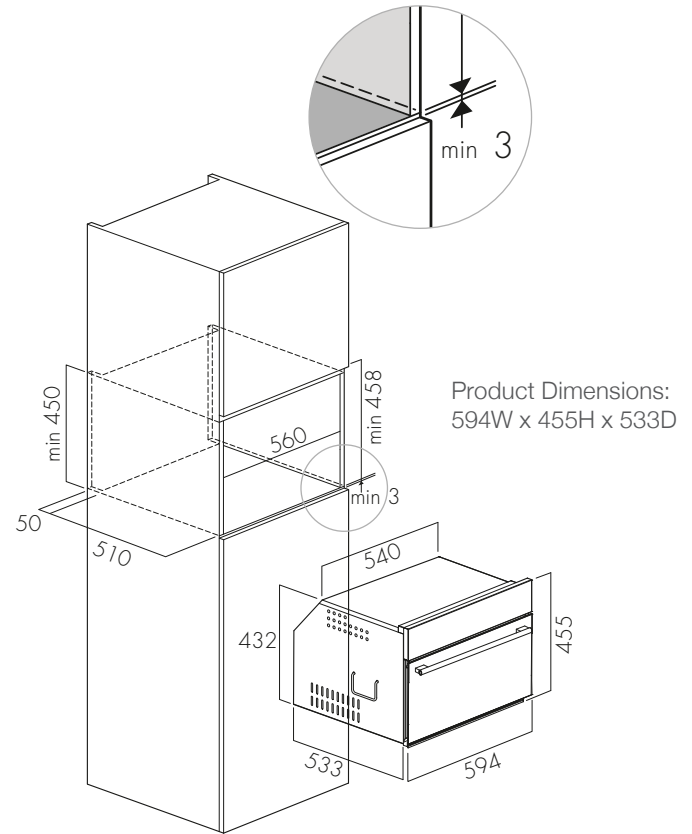

Combi-Steam Oven

ILCS45X

Combination Steam Oven

- internal capacity: 35 liters
- CHEF-assist with 60 preset recipes with automatic cooking time and weight preset for a variety of family meals
- Save upto 100 of your favoured most used recipes
- 11 combined functions
- PANA-view full-glass oven door and inner glass
- stainless steel cavity
- stainless steel exterior
- sensor control panel
- steam cooking (40–130°C)
- forced-air cooking
- combined steam and forced-air cooking
- electronic timer and clock
- automatic decalcification
- tangential cooling fan
- child safety lock
- 1 x stainless steel tray
- 1 x flat grill
- perforated stainless steel tub
- power: 15 amp, 3-pin plug

IL75TK 75cm Trimkit