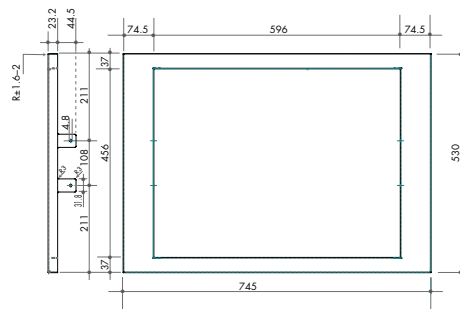

IL75TK 75cm Trimkit

IL76TK 76cm Trimkit

05012017

Australia National Telephone Number 1300 MYILVE (694 583) New Zealand Telephone Number 0508 458 369  
 ILVE showrooms are open Tuesday - Friday from 9am-5pm and Saturdays 10am-4pm. CLOSED Monday & Sunday