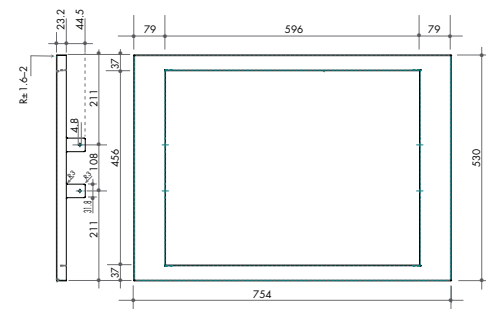

IL75TK 75cm Trimkit

IL76TK 76cm Trimkit

05012017

Australia National Telephone Number 1300 MYILVE (694 583) New Zealand Telephone Number 0508 458 369  
 ILVE showrooms are open Tuesday - Friday from 9am-5pm and Saturdays 10am-4pm. CLOSED Monday & Sunday