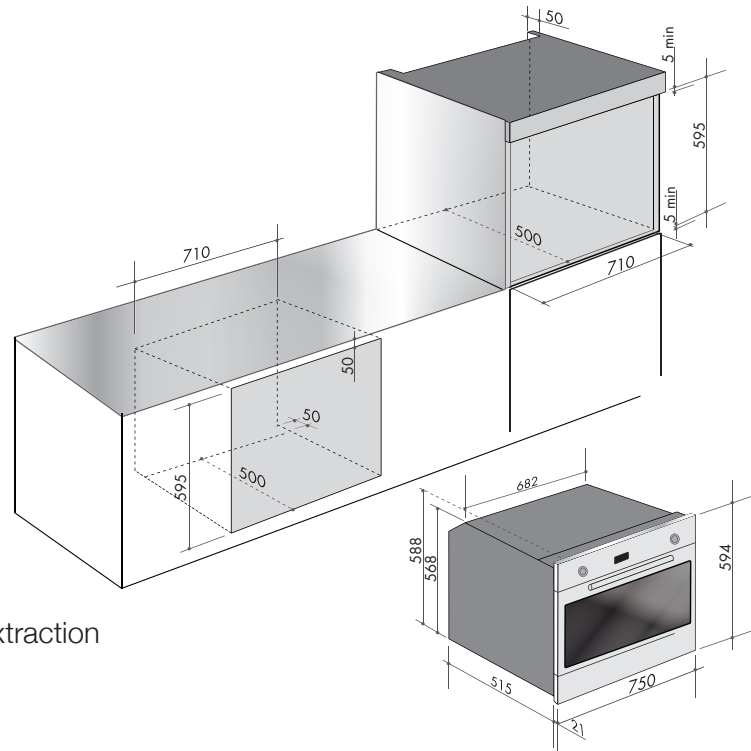

The new size of the cooking cavity provides more cooking space and maximises the full internal size of the oven. Our new ULTRA-Clean light grey, nickel-free enamel interior reduces the toxicity of materials in contact with foods and is easy to clean. Another new feature is the S-MOVE soft-closing door allows you to gently close the oven door with a simple push, preventing door impact; without using your hands, which are free to perform other tasks. Standard in the oven are Telescopic racks and are totally removable making the use of the ovens baking trays and general cooking in the oven easy and effortless. The Full size inner door glass provides a panoramic view from the outside of the oven door of what is inside the oven, its fill width also enables easy cleaning with no crevices for food scraps and residue to get trapped.

S-move soft & gentle closing door hinges

ULTRA-Clean smooth grey cavity

Laser etched cooking modes on control panel with symbol & words

75cm Built-in Electric Oven

750 SKMP

Model 750 SKMP

- Select 9 multifunctional expert modes
 - Light, convection, fan assisted, bottom, half grill, grill, fan grill, fan forced & pizza
- 95 litre oven capacity
- **ULTRA**-Clean smooth grey cavity
- Cool touch **BIO**-safe triple glazed glass door
- **PANA**-view full-glass oven door and inner glass
- **S**-move soft & gentle closing door hinges
- Dark / black tinted glass on door exterior
- Laser etched cooking modes on control panel with symbol & words
- Closed door grilling
- Knob control and touch-control timer
- Standard with 1 x set of telescopic runners - with 75% extraction
- 5 cooking levels
- Removable oven door and inner door glass
- Precision thermostat control: 0°C–250°C
- Included accessories: 2 x Oven racks & 1 x Grill pan (baking dish) set
- Made in Italy