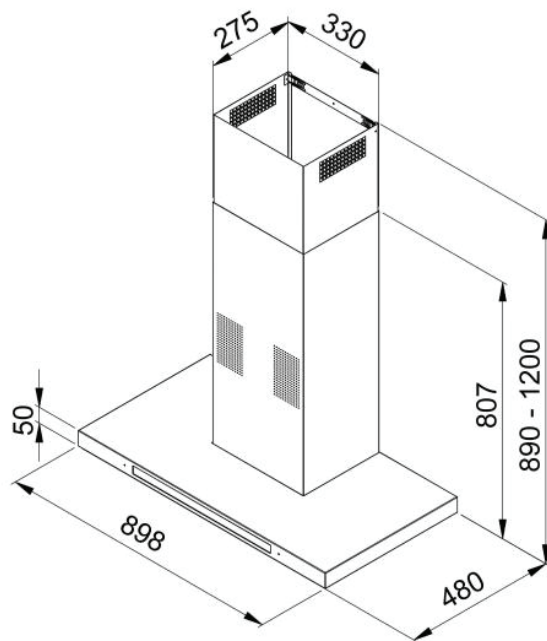

Model: iHood Canopy Hood  
 Size: 90cm  
 Power standard: 10 Amp plug  
 Ducting size: 150mm

\*Range Hood extraction rate m<sup>3</sup>/h reading is measured at:  
 1m duct up, 1 x 90°C bend & 1m vertical duct