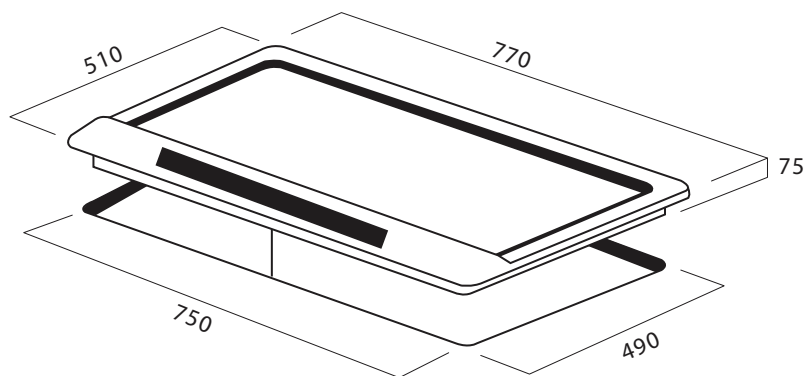

77cm Flush 'Low Profile' 5 Burner Gas Cooktop

ILFM775KX

MADE
IN ITALY24 MONTH
WARRANTY77CM
WIDE**Model ILFM775KX****77cm Flushline Gas Cooktop**

- Piano style (built-in flush or semi-flush top)
- Stainless steel
- 12.1 kWh total consumption
- Flush or Semi-flushmount
- 5 gas burners —
 - 1 x auxiliary: 1.1 kWh
 - 2 x semi rapid: 1.8 kWh
 - 1 x rapid: 3.1 kWh
 - 1 x wok: 4.3 kWh
- Front control knobs
- Automatic electronic ignition
- Flame failure device fitted to each burner
- Cast-iron trivets
- 10 amp GPO electrical connection, 3-pin plug

**Colour Palette**

Stainless Steel

**77cm 5 Burner Cooktop****Model ILFM775KX**

Total Gas Consumption: 43.8 mj/H

Electrical Connection: 10AMP GPO

05032017

For installation specifications, please consult with ILVE. For optimum installation, we recommend using the actual product as the best guide.