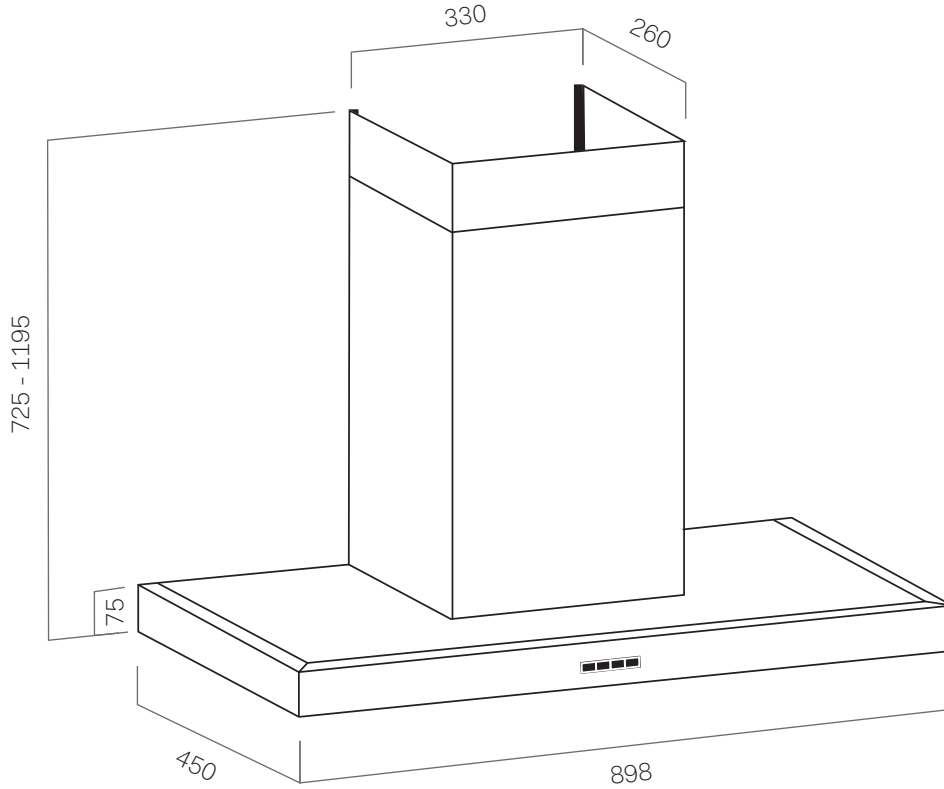

90CM CANOPY HOOD

WALL MOUNTED

IVG48MG

IVG48MG CANOPY HOOD

FEATURES

- AS430 brushed stainless steel
- 4 variable speeds
- electronic push-button controls
- 2 x halogen lights
- recirculate or duct direct
- 150mm ducting

Standard Option - Range Hood Colour

Matt Graphite

90CM CANOPY HOOD

WALL MOUNTED

IVG48MG

**Rangehood****EAN code: 9341584040237 (IVG48MG)**

Product Size: 898W x 450D x 725-1195H mm

NB: drawings are not to scale —
they are to be used as a guide only