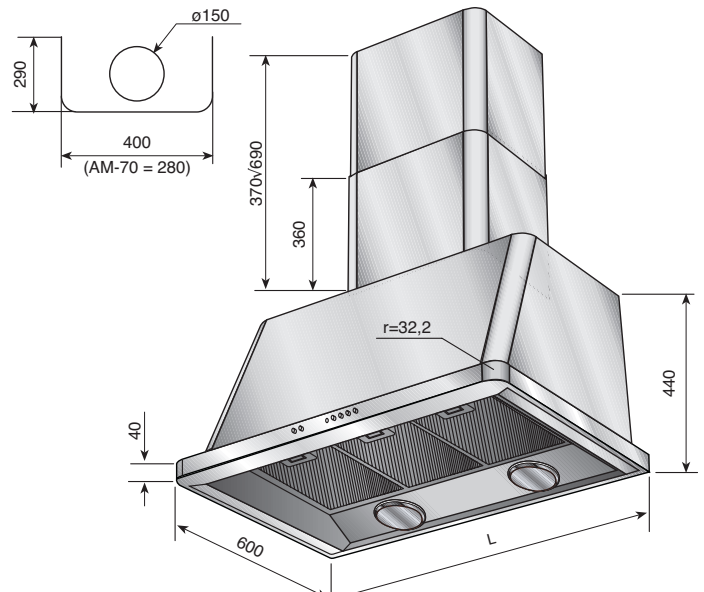

### Model AM Majestic Hood

- Infrared heat lamps
- Recessed filter catchment area helps arrest heavy steam and cooking fumes
- Twin high velocity, double turbine fan, low decibel rating, 1200m<sup>3</sup>/h air throughput, optional in-line motor assists air flow
- Halogen lighting angled for positive illumination of cooking surface
- Designed and purpose built for ILVE appliances, recommended for Barbecue and Tepanyaki cookers
- Electronic control with variable speed
- Auto fire shut-down sensors
- Available in 6 Majestic colours
- Ducting size 150mm
- Optional recirculating kit available