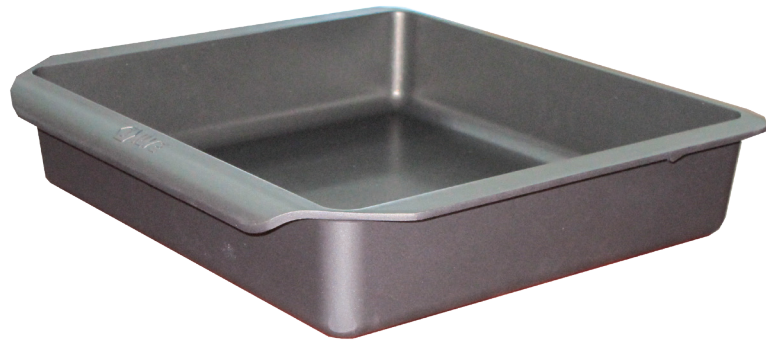

Baking Dish

BD/001/01

ILVE's range of genuine accessories are the perfect addition to your cooking experience with ILVE's cooking appliances. Our range of accessories range from Cookbooks to Griddle plates and the range accommodates for the vast majority of ILVE appliances. We are sure that you will find something you like. Don't forget that ALL ILVE accessories are available at our online shop (shop.ilve.com.au)

Model BD/001/01 Cast Baking Dish

- ILVE cast baking dish
- Suits all ILVE ovens
- Fits into the oven racks of ILVE 60cm cavities
- This product is available for purchase at ILVE's online store

you might also like our:

Australia National Telephone Number 1300 MYILVE (694 583) New Zealand Telephone Number 0508 458 369
ILVE showrooms are open daily from 9am-5pm and Saturdays 10am-4pm (WA by appointment only on Saturdays)

ilve.com.au

NSW & ACT (Head Office)

48-50 Moore Street
Leichhardt
F 02 8569 4699

VIC, TAS & SA

1211 Toorak Road
Camberwell
F 03 9809 2155

QLD

1/42 Cavendish Road
Coorparoo
F 07 3397 0850

WA & NT

Unit 10/55 Howe Street
Osborne Park
F 08 9201 9188

New Zealand

PO Box 11.160
Sockburn Christchurch
F 03 344 5906

DISCLAIMER

Eurolinx PTY LTD, trading as ILVE Appliances, is continually seeking ways to improve the design specifications, aesthetics and production techniques of its products. As a result alterations to our products and designs take place continually. Whilst every effort is made to produce information and literature that is up to date, this brochure should not be regarded as an infallible guide to the current specifications, nor does it constitute an offer for the sale of any particular product. Product dimensions indicated in our literature is indicative only. Actual product only should be used to define dimension cutouts. Distributors, and retailers are not agents of ILVE Appliances and are not authorized to bind ILVE Appliances by any express or implied undertaking or representation.