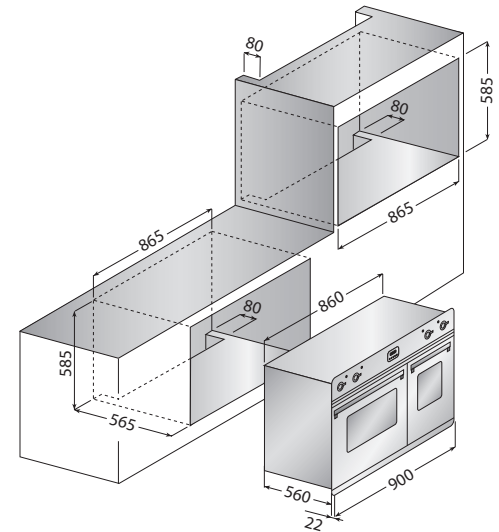

#### 30cm Oven

- Select 5 Multifunction cooking.
- Conventional heated oven.
- 43 litre oven capacity.
- Full width grill element.
- Electric Rotisserie.
- Pastry moisture retention proofing oven.
- Easy dismantling of oven interior
- Easy clean vitreous enamel interior smooth black non staining appearance
- Recessed full width grill element
- Cool touch athermic door handle
- Triple door glazing for safer, cooler door temperatures
- Removable oven door and inner door glass