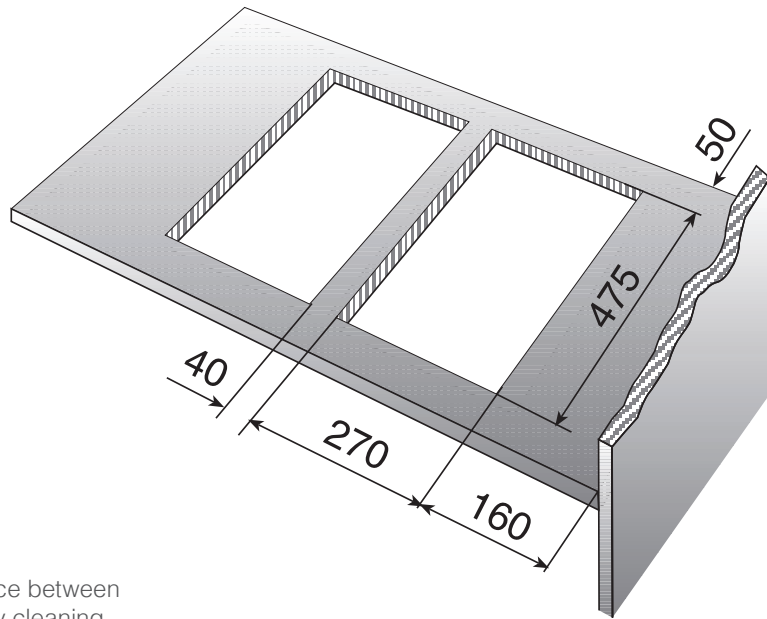

H 30 CX

H 30 X

H 30 PX

H 30 PF-X

30cm Gas Hobs

H30C, H30, H30PF, H30PX

Domino Bench Cutouts
 Leave a minimum of 40mm space between each cutout. This facilitates easy cleaning between hobs and benchtop.

Australia National Telephone Number 1300 MYILVE (694 583) New Zealand Telephone Number 0508 458 369
 ILVE showrooms are open daily from 9am-5pm and Saturdays 10am-4pm (WA by appointment only on Saturdays)