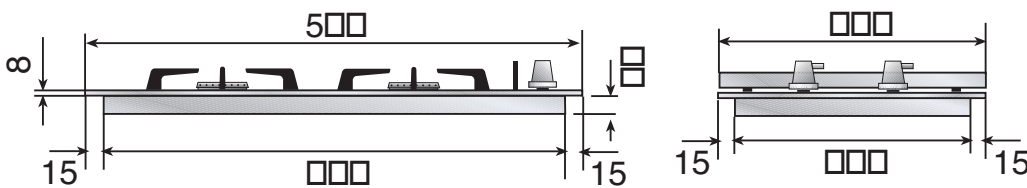

H 30 CX

H 30 X

H 30 PX

H 30 PF-X

30cm Gas Hobs

H30C, H30, H30PF, H30PX

Domino Bench Cutouts
 Leave a minimum of 40mm space between each cutout. This facilitates easy cleaning between hobs and benchtop.

Australia National Telephone Number 1300 MYILVE (694 583) New Zealand Telephone Number 0508 458 369
 ILVE showrooms are open daily from 9am-5pm and Saturdays 10am-4pm (WA by appointment only on Saturdays)