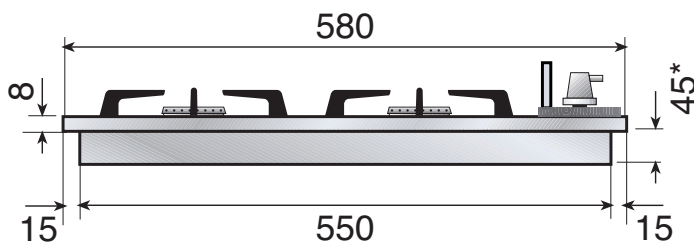

- Colours: Matt Black, Antique White
- Triple ring brass wok burner
- 2 simmer, 1 medium to high speed burner
- Precision burner controls
- Single handed electronic ignition
- Easy clean removable knobs
- Cast iron trivets and burner caps
- Single piece sealed hob for easy cleaning
- Deep cooktop pressing designed to retain spillages
- Pressed steel enamelled hob to match perfectly with ILVE's Nostalgie oven's
- Treated brass or chrome control knobs