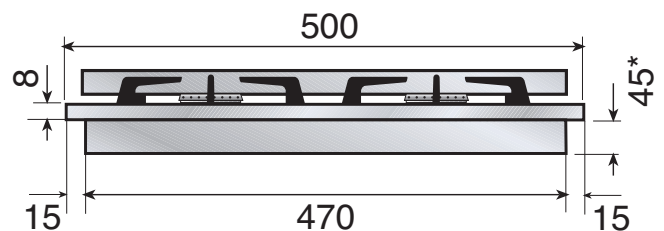

- Colours: Matt Black, Antique White
- Triple ring brass wok burner
- 2 simmer, 1 medium to high speed burner
- Precision burner controls
- Single handed electronic ignition
- Easy clean removable knobs
- Cast iron trivets and burner caps
- Single piece sealed hob for easy cleaning
- Deep cooktop pressing designed to retain spillages
- Pressed steel enamelled hob to match perfectly with ILVE's Nostalgie oven's
- Treated brass or chrome control knobs