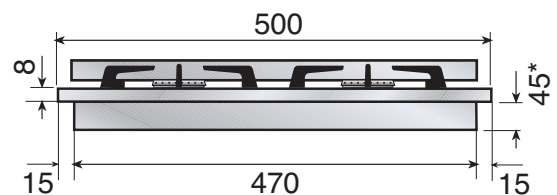

90cm Compact 5 Burner Cooktop

H39PCN

Model H 39 PCN

90cm Compact 5 Burner Cooktop

- Rectangular fish burner
- Triple ring brass wok burner
- 2 simmer and 1 medium burner
- Precision burner controls
- Single handed electronic ignition
- Easy clean removable burners and supports
- Standard 10 AMP plug in power supply
- Available in smooth vitreous enamel
- Colours: Stainless Steel or Nostalgie Antique White or Matt Black
- Cast iron matt black trivets

Australia National Telephone Number 1300 MYILVE (694 583) New Zealand Telephone Number 0508 458 369
ILVE showrooms are open daily from 9am-5pm and Saturdays 10am-4pm (WA by appointment only on Saturdays)

ilve.com.au

NSW & ACT (Head Office)

48-50 Moore Street
Leichhardt
F 02 8569 4699

VIC, TAS & SA

1211 Toorak Road
Camberwell
F 03 9809 2155

QLD

1/42 Cavendish Road
Coorparoo
F 07 3397 0850

WA & NT

Unit 10/55 Howe Street
Osborne Park
F 08 9201 9188

New Zealand

PO Box 11.160
Sockburn Christchurch
F 03 344 5906

DISCLAIMER

Eurolinx PTY LTD, trading as ILVE Appliances, is continually seeking ways to improve the design specifications, aesthetics and production techniques of its products. As a result alterations to our products and designs take place continually. Whilst every effort is made to produce information and literature that is up to date, this brochure should not be regarded as an infallible guide to the current specifications, nor does it constitute an offer for the sale of any particular product. Product dimensions indicated in our literature is indicative only. Actual product only should be used to define dimension cutouts. Distributors, and retailers are not agents of ILVE Appliances and are not authorized to bind ILVE Appliances by any express or implied undertaking or representation.