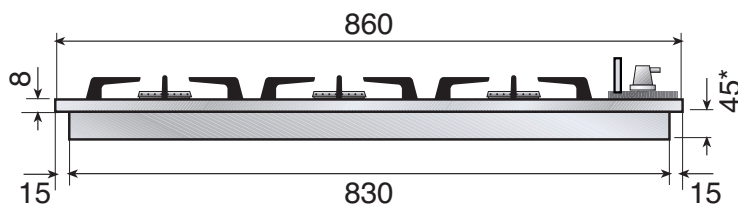

90cm Compact 5 Burner Cooktop

H39PCN

Model H 39 PCN

90cm Compact 5 Burner Cooktop

- Rectangular fish burner
- Triple ring brass wok burner
- 2 simmer and 1 medium burner
- Precision burner controls
- Single handed electronic ignition
- Easy clean removable burners and supports
- Standard 10 AMP plug in power supply
- Available in smooth vitreous enamel
- Colours: Stainless Steel or Nostalgie Antique White or Matt Black
- Cast iron matt black trivets

Australia National Telephone Number 1300 MYILVE (694 583) New Zealand Telephone Number 0508 458 369
ILVE showrooms are open daily from 9am-5pm and Saturdays 10am-4pm (WA by appointment only on Saturdays)

ilve.com.au

NSW & ACT (Head Office)

48-50 Moore Street
Leichhardt
F 02 8569 4699

VIC, TAS & SA

1211 Toorak Road
Camberwell
F 03 9809 2155

QLD

1/42 Cavendish Road
Coorparoo
F 07 3397 0850

WA & NT

Unit 10/55 Howe Street
Osborne Park
F 08 9201 9188

New Zealand

PO Box 11.160
Sockburn Christchurch
F 03 344 5906

DISCLAIMER

Eurolinx PTY LTD, trading as ILVE Appliances, is continually seeking ways to improve the design specifications, aesthetics and production techniques of its products. As a result alterations to our products and designs take place continually. Whilst every effort is made to produce information and literature that is up to date, this brochure should not be regarded as an infallible guide to the current specifications, nor does it constitute an offer for the sale of any particular product. Product dimensions indicated in our literature is indicative only. Actual product only should be used to define dimension cutouts. Distributors, and retailers are not agents of ILVE Appliances and are not authorized to bind ILVE Appliances by any express or implied undertaking or representation.