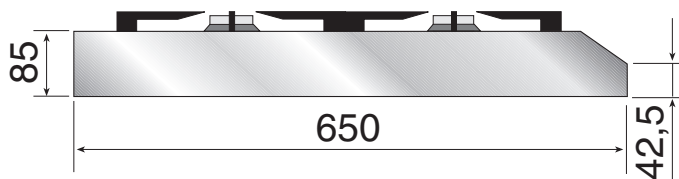

120cm Professional Tepanyaki Cooktop

HP1265FD

Model HP1265FD

120cm Professional Tepanyaki Cooktop

- Commercial style gas hob
- Cast iron trivets
- Two Triple ring brass wok burner
- 30% more cooking surface
- ILVE Stainless Steel Tepanyaki Plate sits over a rectangular fish and griddle plate burner
- AS304 stainless steel with cast iron trivets
- Extra large cooking surface and spill trays
- Safety flame failure valves on gas burners
- Angled burner controls with precision burner output
- ILVE exclusive long life protection plan
- 75% hand built
- Can be mounted 'Flush' or 'Proud'
- Available in Stainless Steel only
- Size 120cm

Australia National Telephone Number 1300 MYILVE (694 583) New Zealand Telephone Number 0508 458 369
 ILVE showrooms are open daily from 9am-5pm and Saturdays 10am-4pm (WA by appointment only on Saturdays)