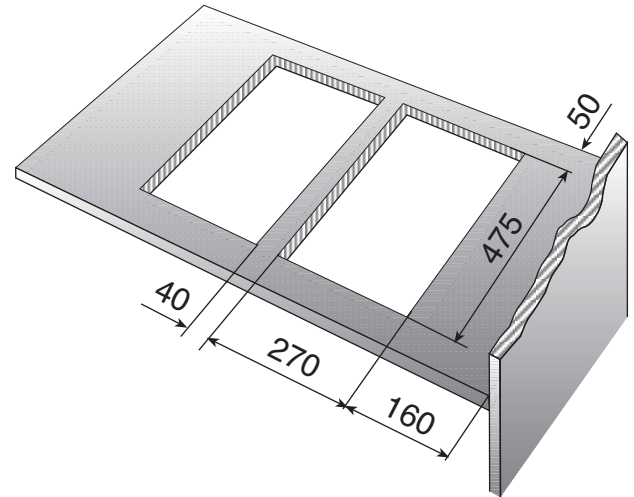

Domino Nostalgie Cooktop

Model HV 32 Electric Ceran

- 2 quick start elements
- Precision thermostat control
- Regional heat warning light

Model H 30 C Gas Super Wok Burner

- Single Triple ring wok commercial style burner
- Precision burner control
- Single handed electronic ignition

Model H 30 Gas Hob

- 2 quick start elements
- Precision thermostat control
- Regional heat warning light

Model H 30 PF

- Tepenyaki gas heated stainless steel hot plate
- Precision burner control
- Single handed electronic ignition

Model H 30 PX

- Elongated rectangular fish burner
- Precision burner control
- Single handed electronic ignition

Australia National Telephone Number 1300 MYILVE (694 583) New Zealand Telephone Number 0508 458 369
ILVE showrooms are open daily from 9am-5pm and Saturdays 10am-4pm (WA by appointment only on Saturdays)

ilve.com.au

NSW & ACT (Head Office)

48-50 Moore Street
Leichhardt
F 02 8569 4699

VIC, TAS & SA

1211 Toorak Road
Camberwell
F 03 9809 2155

QLD

1/42 Cavendish Road
Coorparoo
F 07 3397 0850

WA & NT

Unit 10/55 Howe Street
Osborne Park
F 08 9201 9188

New Zealand

PO Box 11.160
Sockburn Christchurch
F 03 344 5906

DISCLAIMER
Eurolinx PTY LTD, trading as ILVE Appliances, is continually seeking ways to improve the design specifications, aesthetics and production techniques of its products. As a result alterations to our products and designs take place continually. Whilst every effort is made to produce information and literature that is up to date, this brochure should not be regarded as an infallible guide to the current specifications, nor does it constitute an offer for the sale of any particular product. Product dimensions indicated in our literature is indicative only. Actual product only should be used to define dimension cutouts. Distributors, and retailers are not agents of ILVE Appliances and are not authorized to bind ILVE Appliances by any express or implied undertaking or representation.