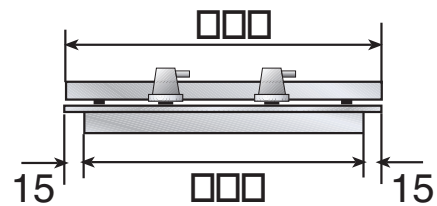

Model H 30 PX

- Elongated rectangular fish burner
- Precision burner control
- Single handed electronic ignition

Australia National Telephone Number 1300 MYILVE (694 583) New Zealand Telephone Number 0508 458 369
 ILVE showrooms are open daily from 9am-5pm and Saturdays 10am-4pm (WA by appointment only on Saturdays)