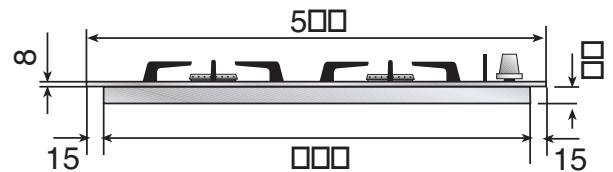

Model H 30 PX

- Elongated rectangular fish burner
- Precision burner control
- Single handed electronic ignition

Australia National Telephone Number 1300 MYILVE (694 583) New Zealand Telephone Number 0508 458 369
 ILVE showrooms are open daily from 9am-5pm and Saturdays 10am-4pm (WA by appointment only on Saturdays)