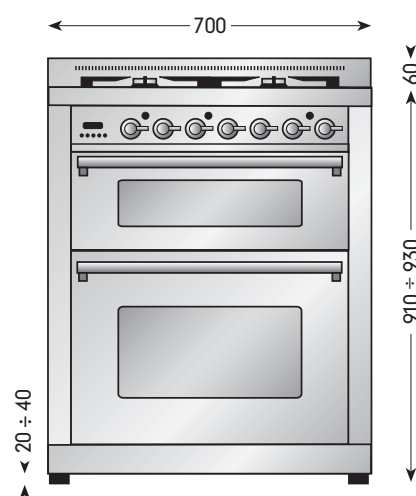

These innovative ovens incorporate chef quality features that will delight the foodie at heart who just loves to cook. Across the range, features include 10 or 11 multifunction cooking, 70 to 110 litre oven capacity, electric rotisserie, precision thermostat control and concealed grill element. Turbowave cooking technology which cooks food at lower temperatures for less food shrinkage and splatter that adds satisfaction to every cooking masterpiece.

Electric Oven

- Select 10 multifunction cooking modes
- 70 litre oven capacity
- Easy clean vitreous enamel interior finished in smooth black
- AS304 stainless steel commercial style control panel and knobs
- Recessed full width grill element
- Digital programmable timer
- Control panel and door cooling fan
- Triple glazed glass door for safer, cooler door temperatures
- Catalytic self cleaning system
- Positive stop glide internal trays
- Large baking tray
- Stainless steel fan fat filter
- Removable oven door and inner door glass
- Sealed oven: lower temperatures, less food spatter, moister fresher tasting roasts
- Precision thermostatic control 0°C–250°C
- Turbowave Quickstart preheat function 0°C –175°C in 6 minutes

Grill

- 12 stage heat variation
- Telescopic slideout rack
- Electric static grill
- Enamel interior

Cooktop

- Triple ring wok super burner
- Precision burner controls each with position accurate thermostatic control
- Cast iron trivets and burner caps
- All gas burners fitted with flame failure safety devices
- Deep recessed spill trays
- Easy clean removable trivets and burners