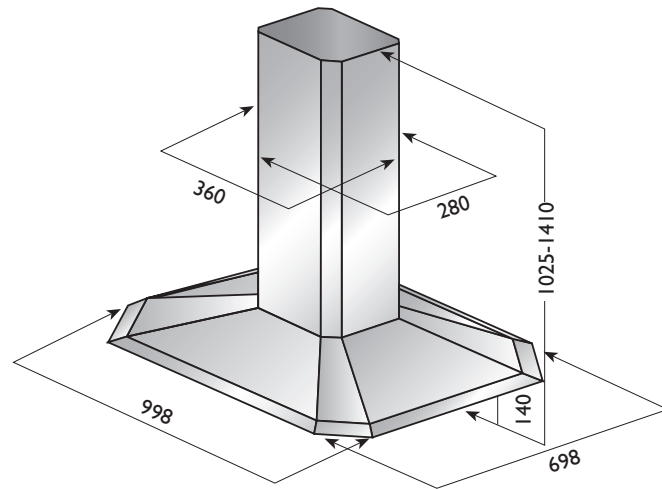

Model: X300 Island Hood  
Size: 100cm  
Power standard: 10 Amp plug  
Ducting size: 150mm